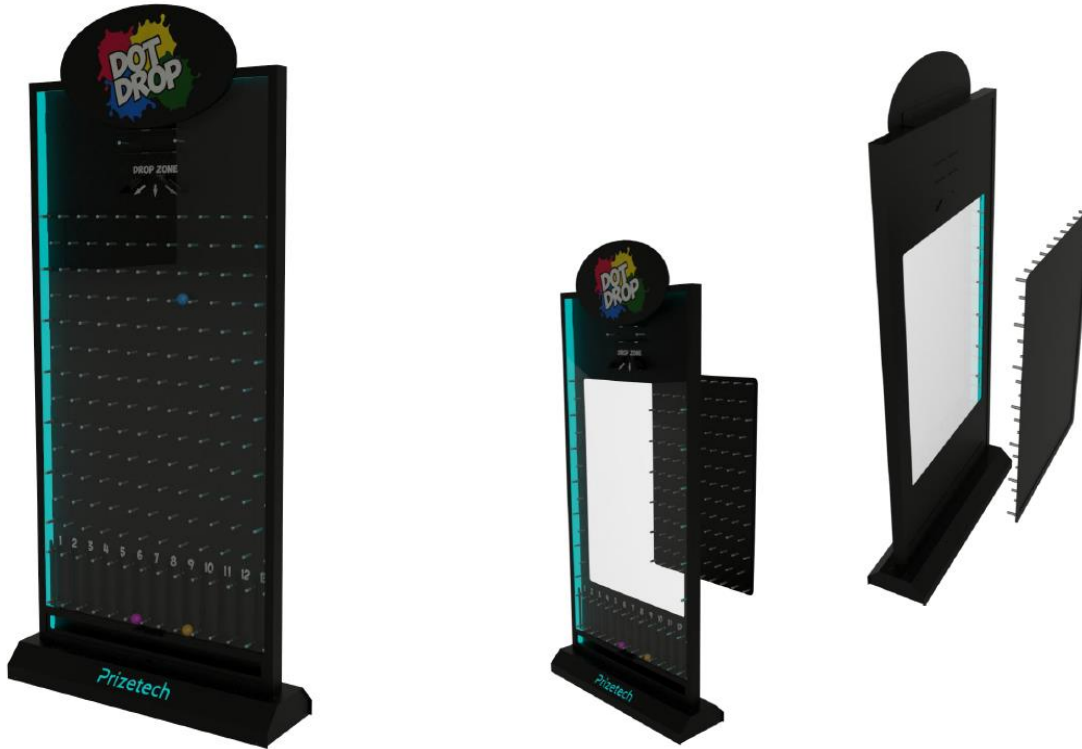

## Dot Drops

*Includes removable back, LED Lights and scratch proof screening on glass.*

**\$4,945 + Freight**

**Web:** [www.prizetech.com.au](http://www.prizetech.com.au) **Phone:** +61 3 8699 8888 **Email:** [hello@prizetech.com.au](mailto:hello@prizetech.com.au)  
**Address:** 137 Moray St, South Melbourne, Victoria, 3205 **ABN:** 62 610 028 469